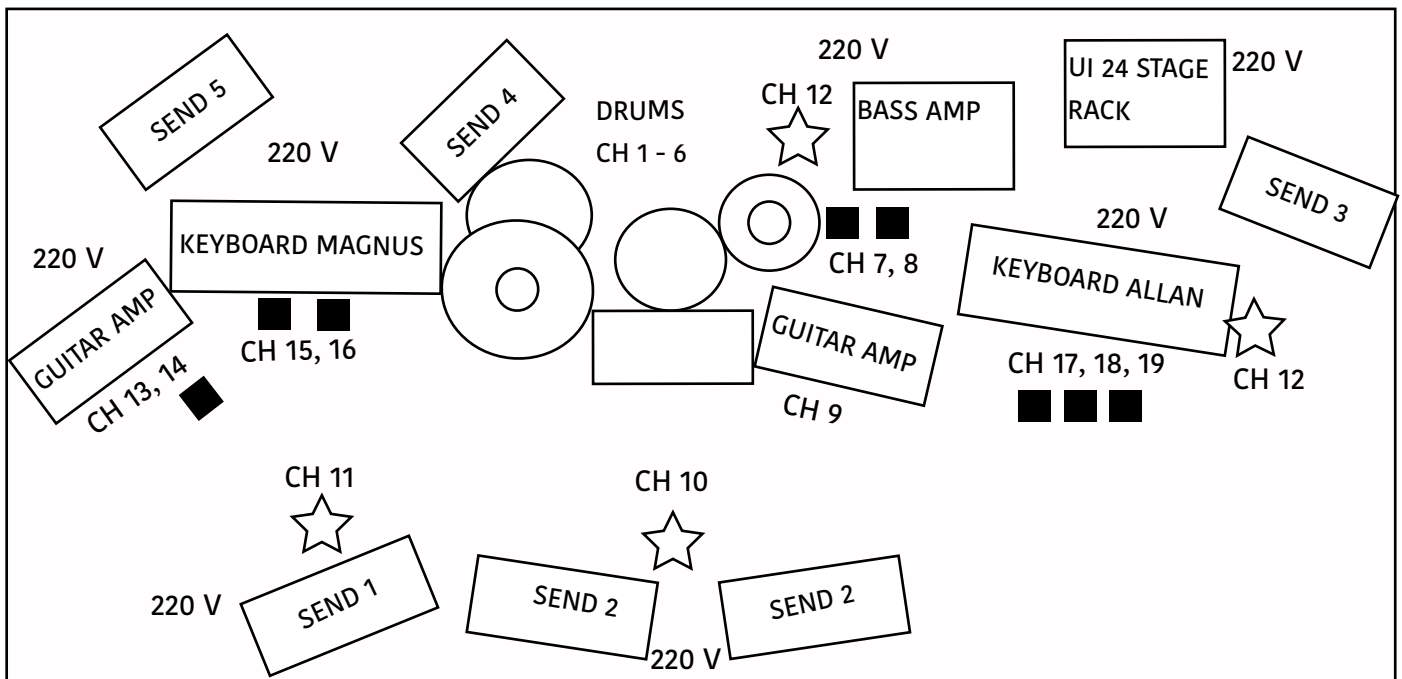

MARIUS ZISKA STAGE PLAN 2019

1	BD	BETA91	
2	SNARE DRUM	SM57	SMALL STAND
3	FLOOR TOM	E604	
4	RACK TOM	E604	
5	OVERHEAD LEFT	AKG414	TALL BOOM STAND
6	OVERHEAD RIGHT	AKG414	TALL BOOM STAND
7	SPD / VOX DRUMS	DI	TALL BOOM STAND
8	BASS	DI	
9	GUITAR AMP MARIUS	SM57	SMALL STAND
10	LEAD VOCAL MARIUS	KM105	TALL BOOM STAND
11	BACKING HEÕIN	SM58	TALL BOOM STAND
12	BACKING ALLAN	BETA58	TALL BOOM STAND
13	GUITAR AMP HEÕIN	SM57	SMALL STAND
14	COMPUTER HEÕIN	DI	
15	KEYBOARD L MAGNUS	DI	
16	KEYBOARD R MAGNUS	DI	
17	ACOUSTIC GUITAR	DI	
18	COMPUTER L ALLAN	DI	
19	COMPUTER R ALLAN	DI	
20	SPLIT/CHANNEL 10		

FOH: Kent Olsen / +45 40967467 / kent.olsen35@gmail.com

FRONT