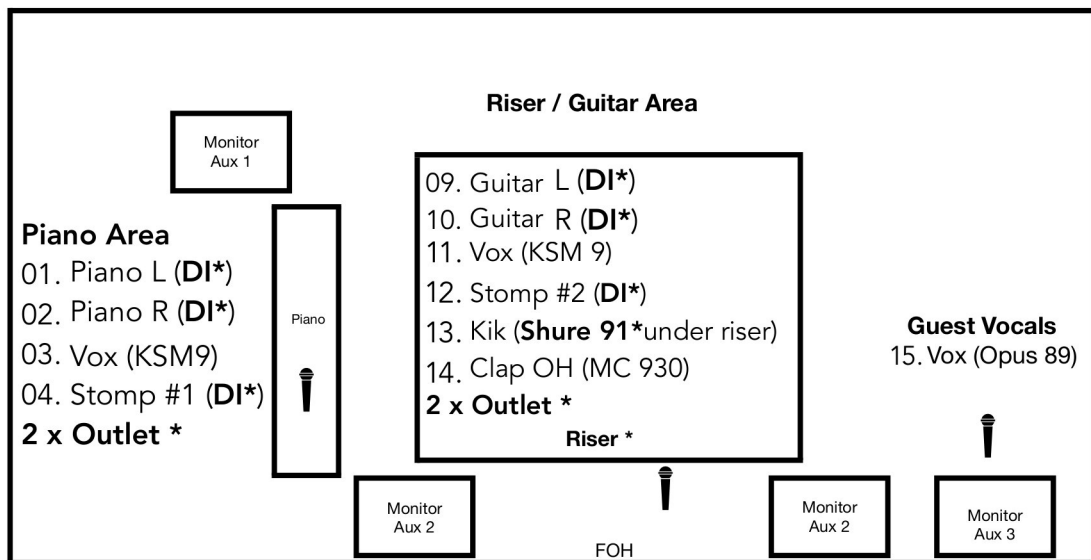

Wallis Bird - One Woman Show - 2022

* Indicates what the venue should supply. Thanks!

PIANO AREA

- 01. PIANO left - DI box * - Compression
- 02. PIANO right - DI box * - Compression
- 03. VOX - Shure ksm9 - *tall boom stand - Compression
- 04. STOMP #1 - DI box * - Gate & Compression

RISER / STOMPBOX AREA

- 09. GUITAR left - DI box * - Compression
- 10. GUITAR right - DI box * - Compression
- 11. VOX - Shure ksm9 - *tall boom stand - Compression
- 12. STOMP #2 - DI box * - Gate & Compression
- 13. KIK - Shure beta 91 * - placed under riser - Gate & Compression
- 14. CLAP OH - Beyerdynamic MC930 - attached onto main Vox stand - Compression

GUEST AREA

- 15. GUEST VOX - Opus 89 - *tall boom stand - Compression

SOUND DESK

- 16. VOX - Sure Beta 58 - *tall boom stand

* venue supply *

- 1 x Drum Riser (20cm legs)
- 4 x Tall Boom Mic Stands
- 6 x DI Boxes
- 4 x Monitors
- 1 x Sure Beta 91
- 2 x Outlets