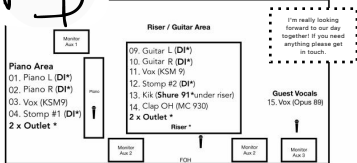

Wallis Bird - One Woman Show - 2024

* Indicates what the venue should supply. Thanks!

PIANO AREA (only IF the venue already has a piano!)

01. PIANO left - DI box * - Compression
02. PIANO right - DI box * - Compression
03. VOX - Shure ksm9 - *tall boom stand - Compression
04. STOMP #1 - DI box * - Gate & Compression

RISER / STOMPBOX AREA

09. GUITAR left - DI box * - Compression
10. GUITAR right - DI box * - Compression
11. VOX - Shure ksm9 - *tall boom stand - Compression
12. STOMP #2 - DI box * - Gate & Compression
13. KIK - Shure beta 91 * - placed under riser - Gate & Compression
14. CLAP OH - Beyerdynamic MC930 - attached onto main Vox stand - Compression

GUEST AREA

15. GUEST VOX - Opus 89 - *tall boom stand - Compression

SOUND DESK

16. VOX - Sure Beta 58 - *tall boom stand

* venue supply *

- 1 x Drum Riser (20cm legs)
- 4 x Tall Boom Mic Stands
- 6 x DI Boxes
- 4 x Monitors
- 1 x Sure Beta 91
- 2 x Outlets