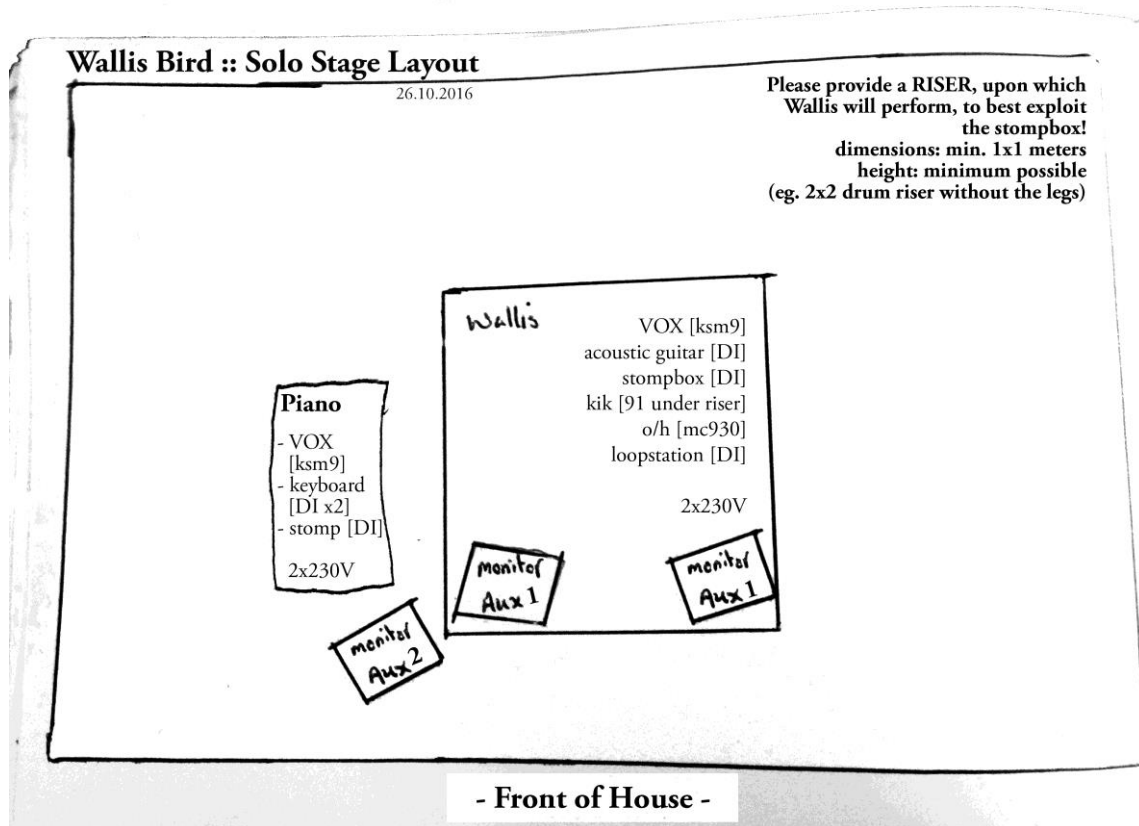

Wallis Bird Solo Stage Plan

STAGE LAYOUT:

CHANNEL LIST:

01. VOX PIANO – shure ksm9 (have this) – tall boom stand - **compression**
02. PIANO left – DI box - **compression**
03. PIANO right – DI box – **compression**
05. STOMPBOX keys – DI box – gate & **compression**
06. VOX – shure ksm9 (have this) – tall boom stand - **compression**
07. ACOUSTIC guitar – DI box - **compression**
08. ACOUSTIC y-split – Y-split ch02 – **compression**
09. STOMPBOX – DI box – gate & **compression**
10. KIK mic – shure beta91 placed under RISER – under riser – gate & **compression**
11. OVERHEAD – beyerdynamic mc930 – short stand – **compression**
12. LOOPSTATION – DI box - **compression**
13. VOX extra – shure beta58 – tall boom stand off stage - **compression**